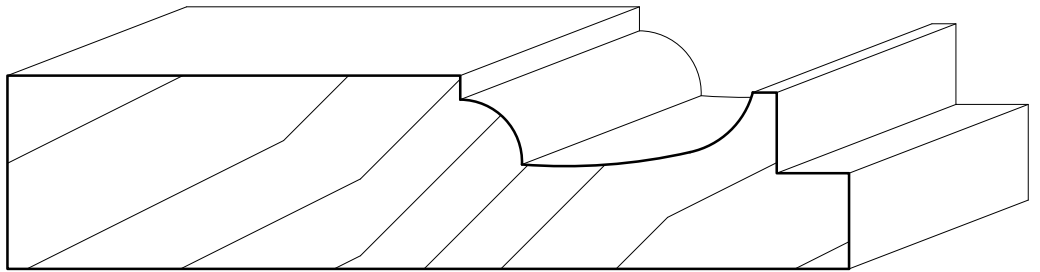

JM CUSTOM MOLDING PROFILES

D- CABINET DOOR STILE & RAIL PROFILES

							
D-4 1" X 4 1/4"	Page # CD-1	D-8 1" X 4 3/8"	Page # CD-1	D-12 7/8" X 1 1/2"	Page # CD-1	D-13 7/8" X 2 5/16"	Page # CD-1
							
D-14 7/8" X 2 7/8"	Page # CD-1	D-32 1 3/16" X 3 1/8"	Page # CD-2				

CABINET DOOR STILE & RAIL

D-4 1" X 4 1/4"

D-8 1" X 4 3/8"

D-12 7/8" X 1 1/2"

D-13 7/8" X 2 5/16"

D-14 7/8" X 2 7/8"

CD-1

CABINET DOOR STILE & RAIL