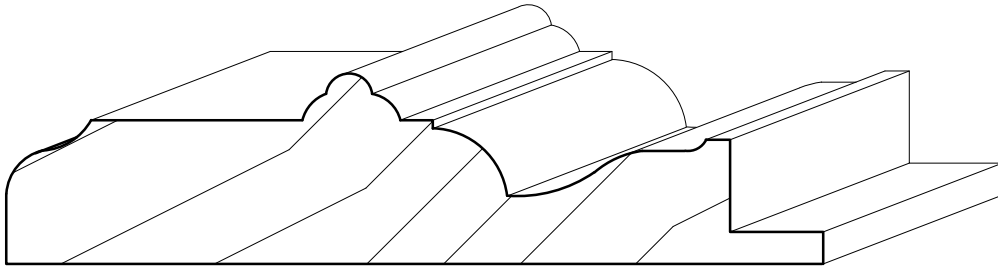

JM CUSTOM MOLDING PROFILES

D- CABINET DOOR STILE & RAIL PROFILES

							
D-4 1" X 4 1/4"	Page # CD-1	D-8 1" X 4 3/8"	Page # CD-1	D-12 7/8" X 1 1/2"	Page # CD-1	D-13 7/8" X 2 5/16"	Page # CD-1
							
D-14 7/8" X 2 7/8"	Page # CD-1	D-32 1 3/16" X 3 1/8"	Page # CD-2				

CABINET DOOR STILE & RAIL

D-4 1" X 4 1/4"

D-8 1" X 4 3/8"

D-12 7/8" X 1 1/2"

D-13 7/8" X 2 5/16"

D-14 7/8" X 2 7/8"

CD-1

CABINET DOOR STILE & RAIL